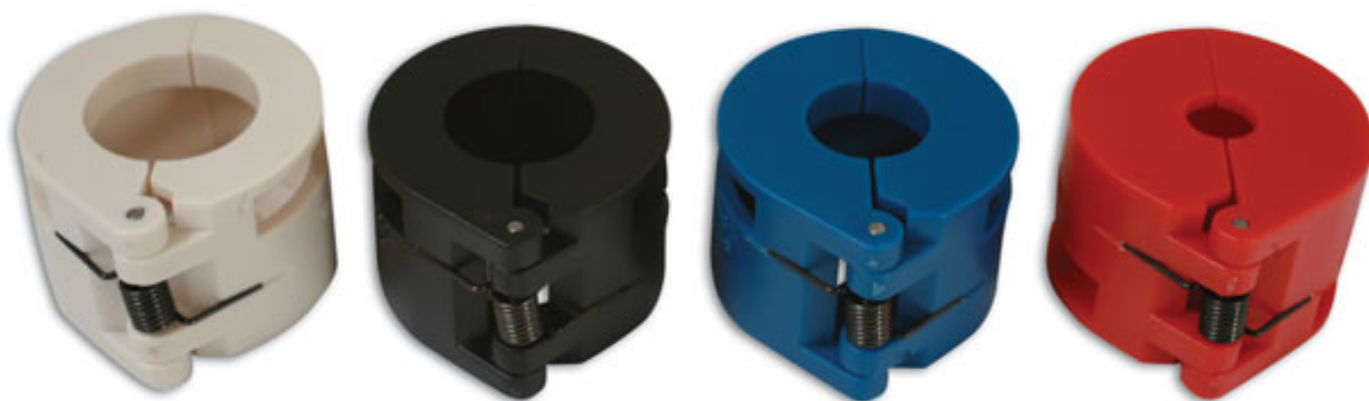

Air Conditioning and Fuel Lock Coupling Set 4pc

For use on air conditioning lines and some fuel lines on Chrysler, Ford, Jeep and Opel/Vauxhall. The spring loaded action prevents spray when the line is disconnected.

Additional Information

- Applications: Chrysler, Ford, Jeep and Opel/Vauxhall.
- For 3/8", 1/2", 5/8" and 3/4" hoses.
- Colour coded.
- Spring loaded action prevents spray when the line is disconnected.
-